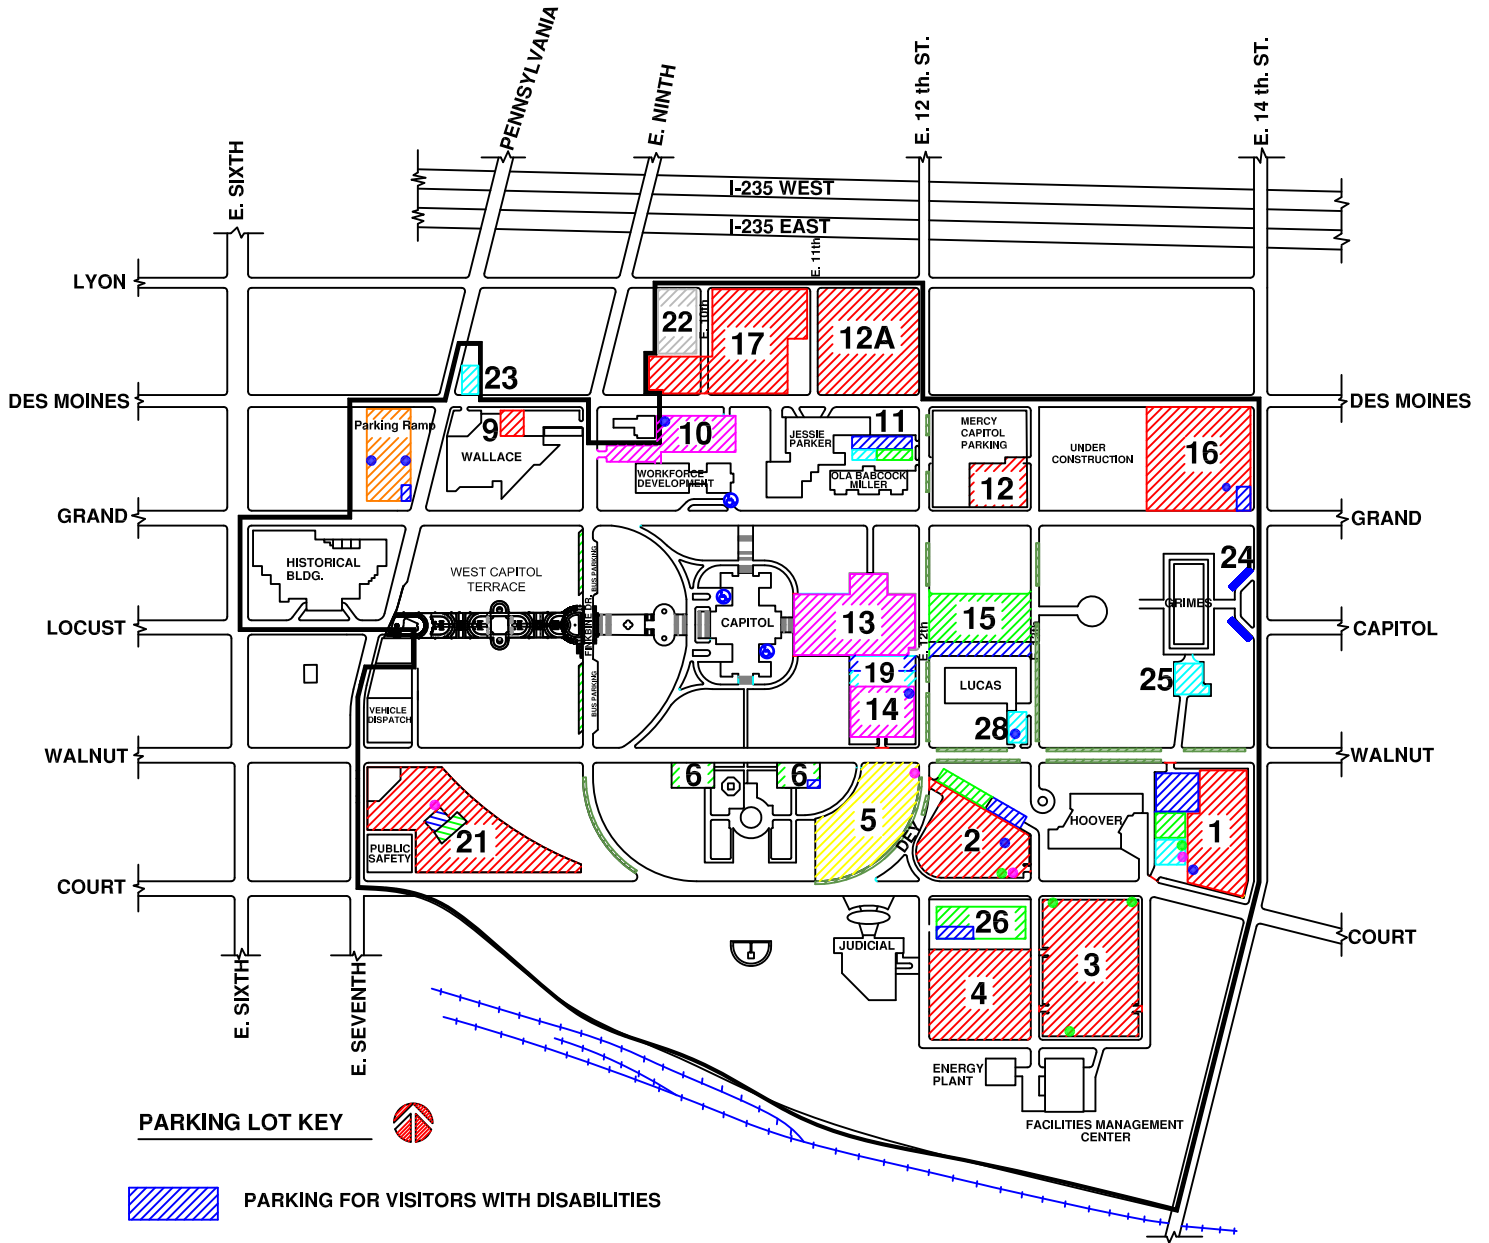

# IOWA CAPITOL COMPLEX

ADDITIONAL ACCESSIBLE PARKING IS ALSO LOCATED IN EMPLOYEE AND VISITOR LOTS.  
 PRINTED NOVEMBER 13, 2008